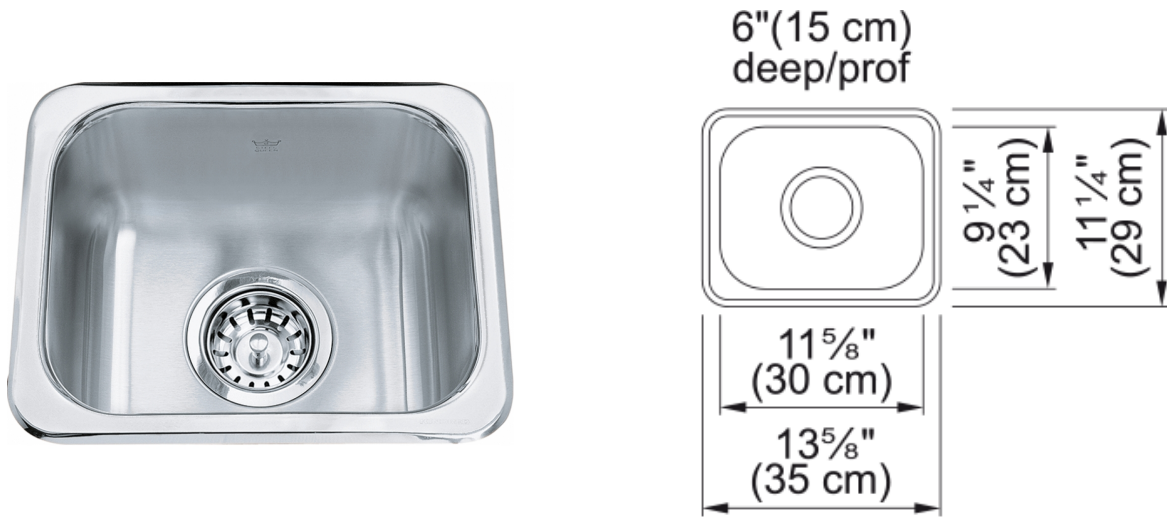

Steel Queen Drop In Sink - QS1113-6N | 113.0620.191

Technical Data

Aspect

Sink type	Sink
Type of material	Stainless steel
Number of bowls	1
Color	Steel
Surface finish	Silk

Product Dimensions

Exterior size: right to left	13.78
Exterior size: front to back	11.417
Large bowl size: right to left	11.811
Large bowl size: front to back	9.055
Large bowl: depth	5.906

Installation

Minimum cabinet size	18"
----------------------	-----

Product specifications

Installation type	Topmount / drop in
Drain hole	3 1/2"
Position of drainer	No drainer

Product identification

Product brand	Neutral
Collection	Steel Queen